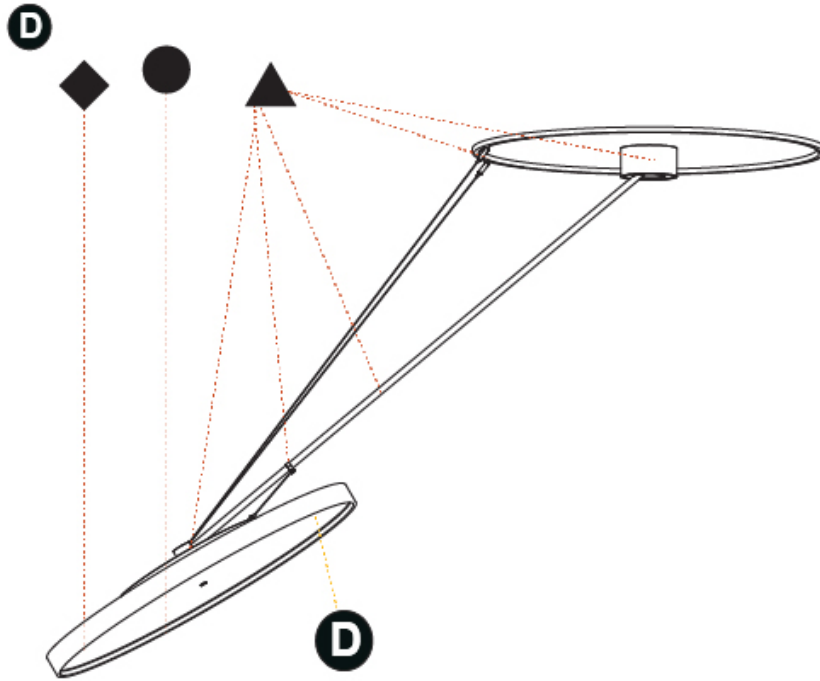

SIGN DIVA DANCER SUSPENSION

A30875-

PROJECT	_____
TYPE	_____
SPECIFIER	_____
QUANTITY	_____
DATE	_____

A