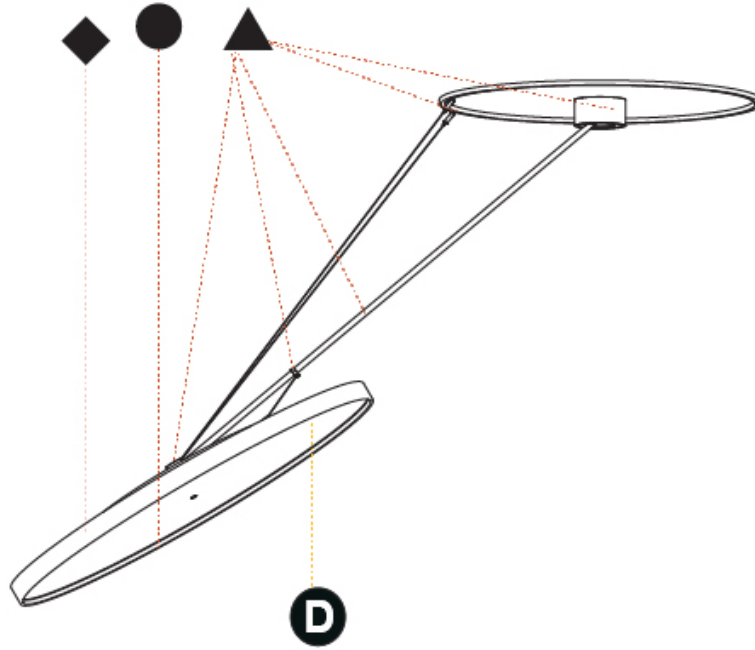

SIGN DIVA DANCER KORONA SUSPENSION

A30884-

PROJECT	_____
TYPE	_____
SPECIFIER	_____
QUANTITY	_____
DATE	_____